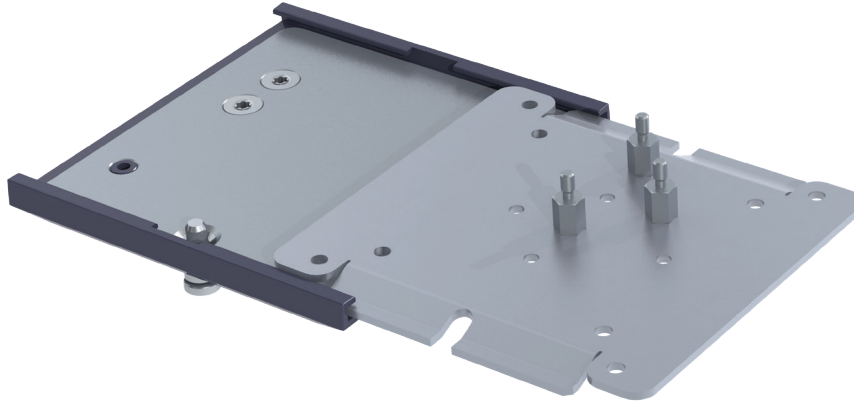

## Monitor-specific Mounting Adapter Philips

Monitor Description	Description	Part No.
Sure Signs / Vital Signs	Mounting adapter for 5" plunge plate	PH-AP-SS
Efficia CM 120	Mounting adapter for 5" plunge plate	PH-AP-EF

Adapter plates are only supplied with CIM support arms, counters tops or carts. Exceptions can be made on request, however, please note that price and part number will change when sold separately (K-PH-AP-...).