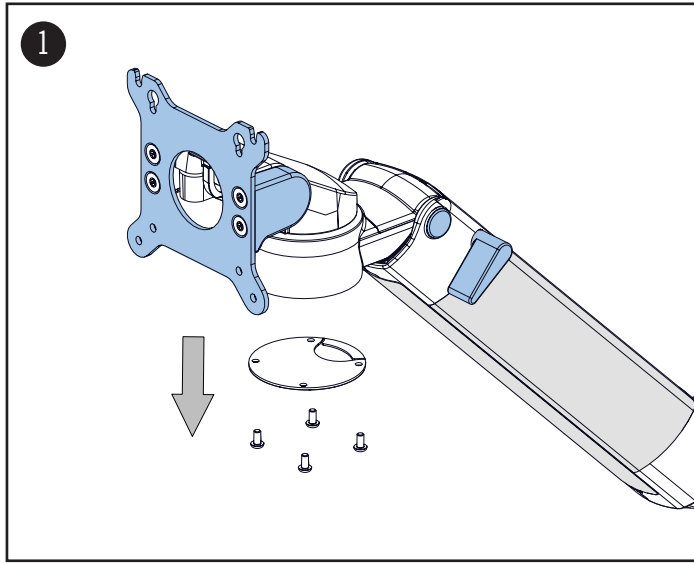

MONTAGESCHRITTE

ASSEMBLY STEPS

Entfernen Sie den Kunststoffdeckel. Remove the plastic cover.