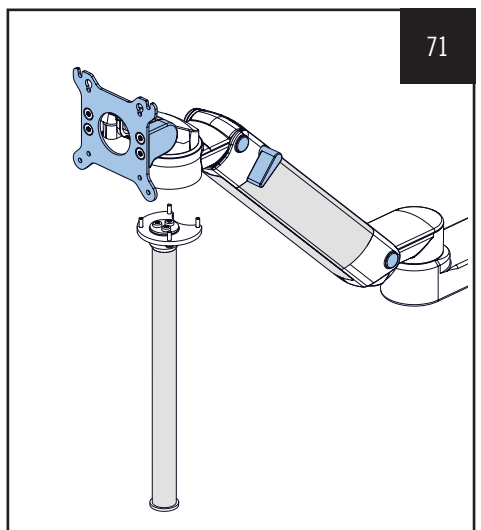

The additional instructions for use and the inspection plan are intended for end users.

LIEFERUMFANG

SCOPE OF DELIVERY

Kabelhaken 2-fach
Dual cable hook

Z-KH2-70
Z-KH2-71

4x ISO 7380-M4x12

4x ø4,1

Kabelhaken 3-fach
Triple cable hook

Z-DPR-70
Z-DPR-71

4x ISO 7380-M4x16

4x ø4,1

Korbhalter drehbar
Bracket for basket
with swivel function

Z-51-70
Z-51-71
Z-52-70
Z-52-71

4x ISO 7380-M4x12

4x ø4,1

MONTAGEPOSITION / MOUNTING POSITION