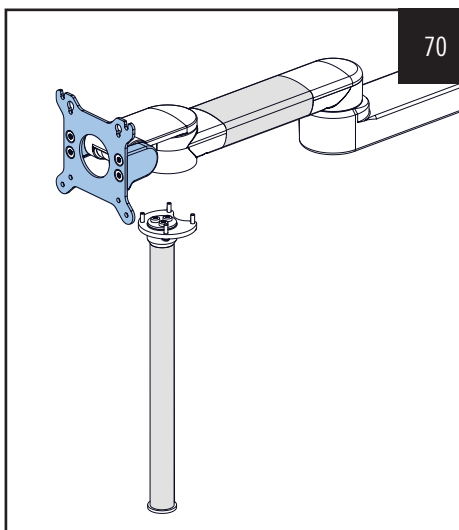

The additional instructions for use and the inspection plan are intended for end users.

LIEFERUMFANG

SCOPE OF DELIVERY

Kabelhaken 2-fach
Dual cable hook

Z-KH2-70
Z-KH2-71

4x ISO 7380-M4x12

4x ø4,1

Kabelhaken 3-fach
Triple cable hook

Z-DPR-70
Z-DPR-71

4x ISO 7380-M4x16

4x ø4,1

Korbhalter drehbar
Bracket for basket
with swivel function

Z-51-70
Z-51-71
Z-52-70
Z-52-71

4x ISO 7380-M4x12

4x ø4,1

MONTAGEPOSITION / MOUNTING POSITION